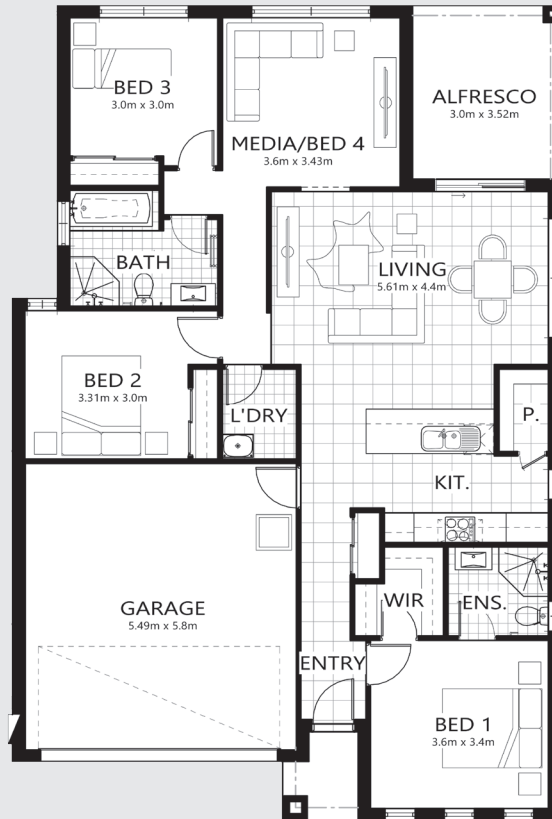

**FIXED PRICE
HOUSE
& LAND
PACKAGES**

**\$1000
DEPOSIT**
Secure your
package
today

BAYSWATER 197 **4** **2** **2** **\$557,500**

Lot 217
Riverview Estate
Bathurst, NSW 2795

Total under-roof area¹ 197m²
Block size 1107m²

Bellriver packages all feature:

- Glazed external entry door
- Reverse cycle air-conditioning
- Satin chrome lever door handles
- Carpet & tiles throughout
- Basswood timber blinds
- Stone kitchen benchtops
- S.S. dishwasher & microwave
- 900mm S.S. canopy rangehood
- Hettich soft close mechanisms
- Wall-hung bathroom vanities
- Keyed alike window locks
- Timber architrave & skirting
- Fitted fly screens
- Border tiles to bathroom & ensuite showers ...

This package also includes:

- All site costs & connections
- Coloured concrete driveway
- Brick letter box & bin pad
- Site works for M class
- Tiling to alfresco & porch

¹Includes garage, alfresco, porch & eaves. *Images are for illustrative purposes only and may include options not included in price. Please talk to a Bellriver consultant for a full list of inclusions. Package price is based on June 2017 pricelist. Bellriver Homes reserves the right to change specifications & prices without notice.