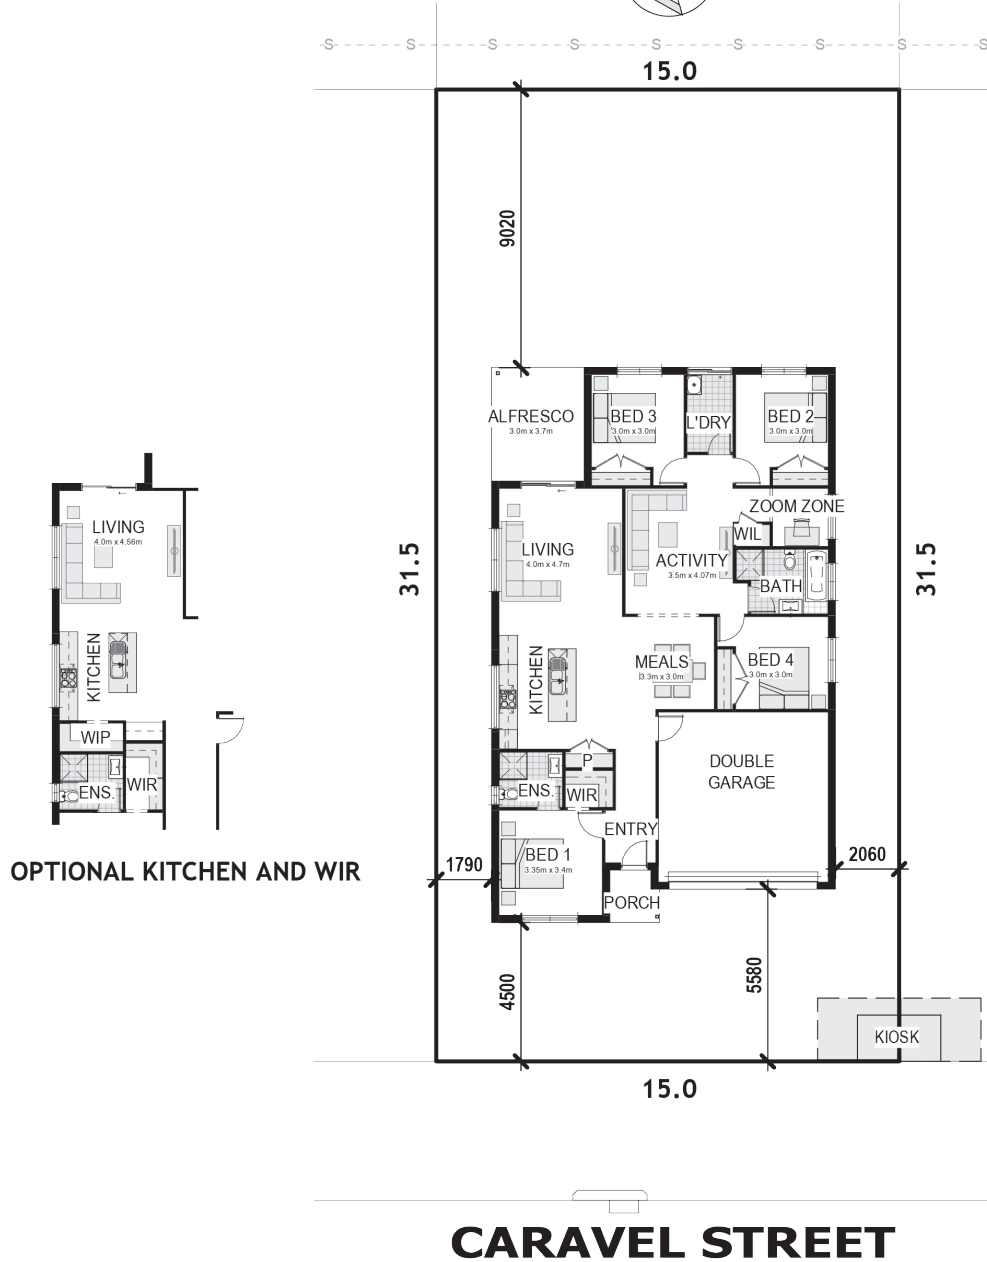

## TOORAK 21 with Piermont façade

4 2 2

**\$1,011,900**

**Lot 119, Caravel Street  
Borg Estate  
Hamlyn Terrace, NSW 2259**

**House size<sup>†</sup> 194.5m<sup>2</sup>  
House price \$391,900**

**Land size 472.5m<sup>2</sup>  
Land price \$620,000**

# PROPOSED SITING OF YOUR NEW BELLRIVER HOME

## LOT 119

472.5m<sup>2</sup>